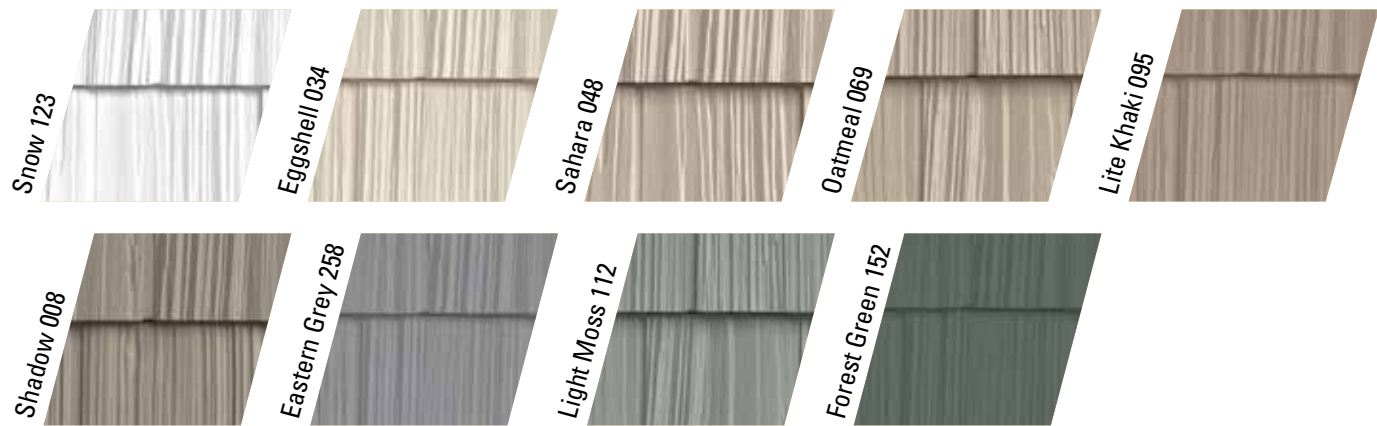

Color

	Recommended J-Channel Color	Stone	Split Shake 7" Exposure	Perfection Shingle 7" Exposure	Staggered Shake 7" & 10" Exposure	Rounds 6" Exposure
The Weathered Collection™						
Vanilla Bean 804	179		●	●	●	
Golden Straw 806	165		●	●	●	
Rustic Cedar 809	179		●	●	●	
Vintage Taupe 820	180		●	●	●	
Sandalwood 821	246		●	●	●	
Harvest Wheat 822	008		●	●	●	
Moon Rock 826	258		●	●	●	
Colonial Grey 827	258		●	●	●	
Rustic Brown 828	235		●	●	●	
Red Cedar 834	210		●	●	●	
The Uptown Collection™						
Oceanside 202	202		●	●	●	●
Oak Leaf 658	658		●	●	●	▲
Deep Granite 692	692		●	●	●	▲
Smoke Grey 528	528		●	●	●	▲
Cocoa 248	248		●	●	●	▲
Musket Brown 594	594		●	●	●	▲
Russet 278	278		●	●	●	●
The Timeless Collection™						
Snow 123	123		●	●	●	●
Eggshell 034	034		●	●	●	●
Sahara 048	048		●	●	●	▲
Oatmeal 069	069		●	●	●	▲
Lite Khaki 095	095		●	●	●	▲
Shadow 008	008		●	●	●	●
Eastern Grey 258	258		●	●	●	▲
Light Moss 112	112		●	●	●	●
Forest Green 152	152		●	●	●	▲
The Shoreline Collection™						
Coconut 622	622		●	●	●	▲
Warm Yellow 524	524		●	●	●	▲
Papaya 640	640		●	●	●	▲
Key Lime 638	638		●	●	●	▲
Blueberry 253	253		●	●	●	▲
Stone Requires 1" J-Channel						
Cottonwood 850	034	●				
Desert Canyon 851	008	●				
Red Rocks 852	008	●				
Mesa 853	008	●				

The Weathered Collection®

The Uptown Collection™

The Timeless Collection™

The Shoreline Collection™

Die eigentlichen Farben können von der gedruckten Darstellung abweichen.